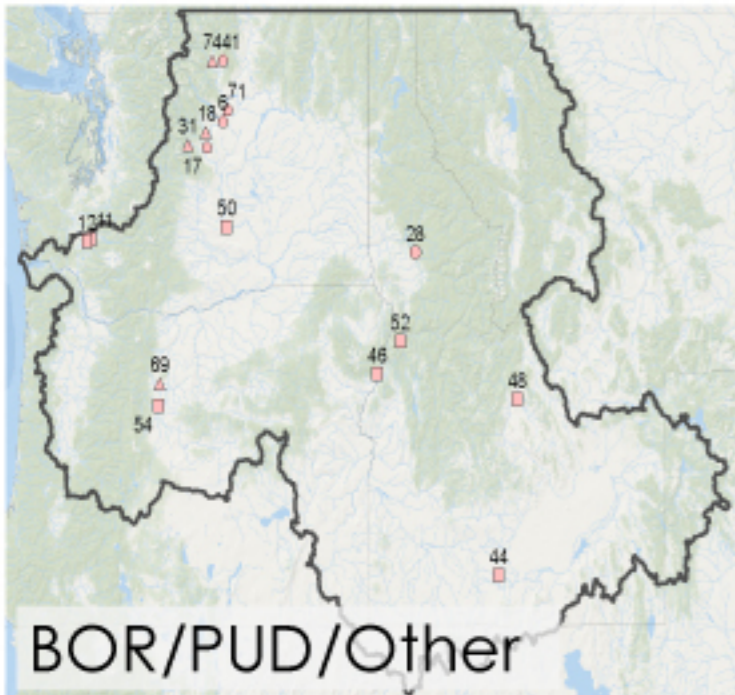

State
 Tribe
 Federal
 PUD/Other
 NPCC
 Mitchell Act
 USCOE
 LSRCP
 BOR/PUD/Other

- | | |
|---|--|
| 1 Beaver Creek | 38 McCall |
| 2 Big Creek | 39 McKenzie |
| 3 Bonneville | 40 Melvin R. Sampson |
| 4 ▲ Carson | 41 Methow |
| 5 Cascade | 42 Minto Fish |
| 6 Chelan | 43 Nez Perce Tribal |
| 7 Chief Joseph | 44 Niagra Springs |
| 8 Clackamas | 45 North Fork Toutle |
| 9 Clearwater | 46 Oxbow (IDFG) |
| 10 Colville Tribal | 47 Oxbow (ODFW) |
| 11 Cowlitz Salmon | 48 Pahasimeroi |
| 12 Cowlitz Trout | 49 Parkdale Fish |
| 13 ▲ Creston | 50 Priest Rapids |
| 14 Dworshak | 51 Prosser |
| 15 Eagle Creek | 52 Rapid River |
| 16 ▲ Eagle | 53 Ringold Springs |
| 17 Eastbank | 54 Round Butte |
| 18 ▲ Entiat | 55 Sandy |
| 19 Fallert Creek | 56 Sawtooth |
| 20 Ford | 57 Sekokini Springs |
| 21 Gnat Creek | 58 Sherman Creek |
| 22 Hagerman | 59 Skamania |
| 23 Irrigon | 60 South Fork Klaskanine |
| 24 Kalama Falls | 61 South Santiam |
| 25 Kalispel Tribal | 62 Spokane Tribal |
| 26 Klaskanine | 63 ▲ Spring Creek |
| 27 Klickitat | 64 Springfield |
| 28 Kooskia | 65 Tucannon |
| 29 Kootenai Tribal | 66 Twin Rivers |
| 30 Leaburg | 67 Umatilla |
| 31 ▲ Leavenworth | 68 Wallowa |
| 32 Levi George | 69 ▲ Warm Springs |
| 33 ▲ Little White Salmon | 70 Washougal |
| 34 Lookingglass | 71 Wells |
| 35 Lyons Ferry | 72 Willamette |
| 36 Magic Valley | 73 ▲ Willard |
| 37 Marion Forks | 74 ▲ Winthrop |